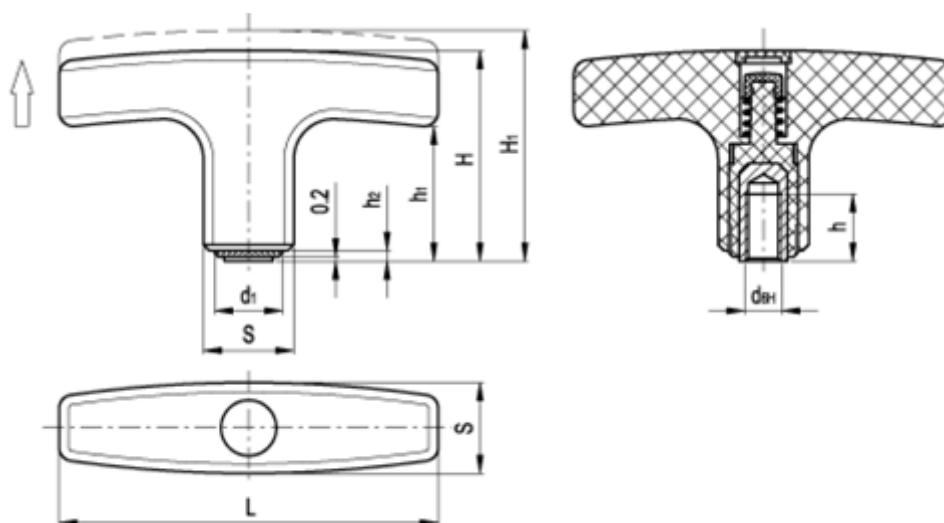

Article number: 2304032733

Description: E+G Adjustable T-Handle
L.652-X/67 B-M6

Measures

d1 = 12	S = 16x16
d 6H = M6	Tooth number = 18
h = 10	
H = 39	
h1 = 26	
H1 = 42	
h2 = 1	
L = 67	